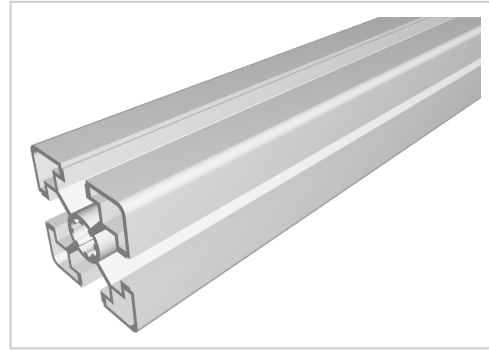

# Profile 45x45 light natural-10

**Product number** PB-1210 SN6000

**Weight** 9.3kg

**Length** 6000mm

## Product description

The profiles in pitch 45 with groove 10 are suitable for assemblies of all kinds. Due to the different profile geometries, the material requirements can be adapted to the application. The grooves are designed for M8 screws.  
Delivery length 6030 mm

## Product properties

<b>Compatible with</b>	Bosch
<b>Nutauszugskraft</b>	F=7.000 N
<b>Breite Profil</b>	45 mm
<b>Höhe Profil</b>	45 mm
<b>Groove shape</b>	Open grooves
<b>Delivery unit</b>	Rods
<b>Series</b>	Series 45-10
<b>Contour</b>	Square
<b>Profile length</b>	6000 mm bar
<b>Execution</b>	light
<b>Colour</b>	natural
<b>Modular dimension</b>	Modular dimension 45
<b>Size</b>	45x45 mm