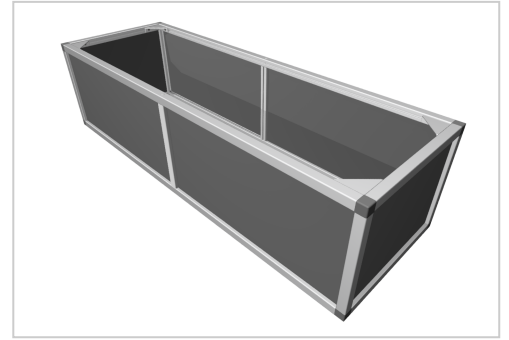

Raised bed aluline 150 x 50 cm | anthracite similar to RAL 9017 | 39 cm

Product number 1012483

Weight 40kg

Product description

Our aluminium raised bed - convenient, clever, high quality and maintenance-free. modern and smart design meets your demands

- 25 years of experience
- no foil necessary on the inside
- 30 x 30 mm anodised aluminium profiles
- weatherproof HPL panels in professional quality
- simple assembly system, quickly installed
- perfect for the demanding garden
- ergonomic working posture
- 30 x 30 mm anodised aluminium profiles
- never paint again

Product properties

Wide 50 cm

Length 150 cm

More images