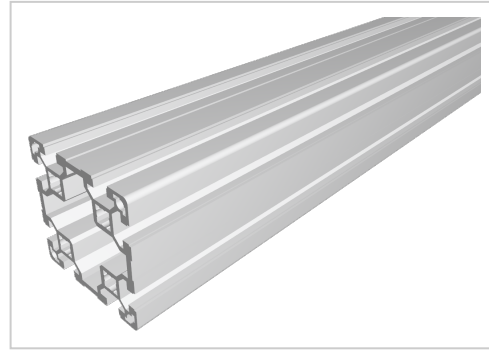

# Profile 80x80 light natural-10

**Product number** PB-1150 SN3000

**Weight** 14.94kg

**Length** 3000mm

## Product description

The profiles in pitch 45 with groove 10 are suitable for assemblies of all kinds. Due to the different profile geometries, the material requirements can be adapted to the application. The grooves are designed for M8 screws.  
Delivery length 3000 mm

## Product properties

<b>Material</b>	Al Mg Si 0.5 F25, artificially aged
<b>Anodised</b>	E6EV1 10-15 µm silver
<b>Tolerances</b>	EN 12020-2
<b>Compatible with</b>	Bosch
<b>Nutauszugskraft</b>	F=7.000 N
<b>Breite Profil</b>	80 mm
<b>Höhe Profil</b>	80 mm
<b>Groove shape</b>	Open grooves
<b>Delivery unit</b>	Rods
<b>Size</b>	80x80 mm
<b>Contour</b>	Square
<b>Modular dimension</b>	Modular dimension 40
<b>Execution</b>	light
<b>Profile length</b>	3000 mm bar
<b>Series</b>	Series 40-10
<b>Colour</b>	natural