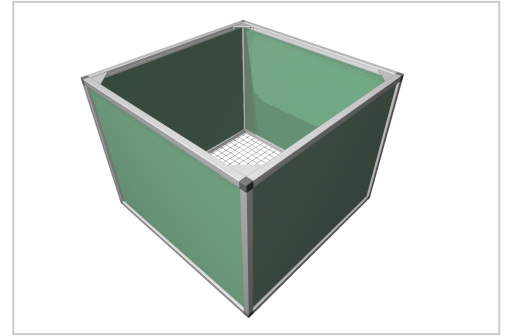

Raised bed aluline 100 x 100 cm | 77 cm | green

Product number 1012451

Weight 40kg

Product description

Our aluminium raised bed - convenient, clever, high quality and maintenance-free. modern and smart design meets your demands

- 25 years of experience
- no foil necessary on the inside
- 30 x 30 mm anodised aluminium profiles
- weatherproof HPL panels in professional quality
- simple assembly system, quickly installed
- perfect for the demanding garden
- ergonomic working posture
- 30 x 30 mm anodised aluminium profiles
- never paint again

Product properties

Wide 100 cm

Length 100 cm

More images