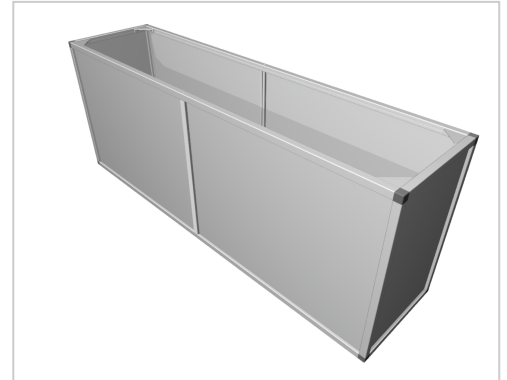

Raised bed aluline 200 x 50 cm | 77 cm | silver similar to RAL 7035

Product number 1012445

Weight 40kg

Product description

Our aluminium raised bed - convenient, clever, high quality and maintenance-free. modern and smart design meets your demands

- 25 years of experience
- no foil necessary on the inside
- 30 x 30 mm anodised aluminium profiles
- weatherproof HPL panels in professional quality
- simple assembly system, quickly installed
- perfect for the demanding garden
- ergonomic working posture
- 30 x 30 mm anodised aluminium profiles
- never paint again

Product properties

Wide 50 cm

Length 200 cm

More images