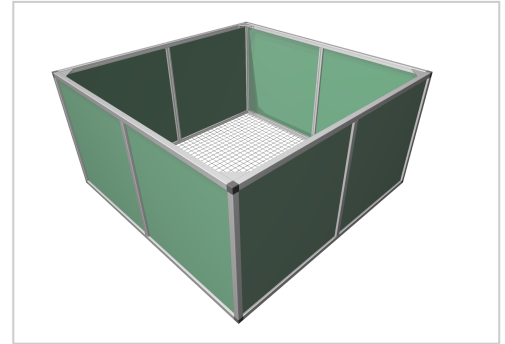

Raised bed aluline 150 x 150 cm | 77 cm | green

Product number 1012461

Weight 40kg

Product description

Our aluminium raised bed - convenient, clever, high quality and maintenance-free. modern and smart design meets your demands

- 25 years of experience
- no foil necessary on the inside
- 30 x 30 mm anodised aluminium profiles
- weatherproof HPL panels in professional quality
- simple assembly system, quickly installed
- perfect for the demanding garden
- ergonomic working posture
- 30 x 30 mm anodised aluminium profiles
- never paint again

Product properties

Length 150 cm

Wide 150 cm

More images