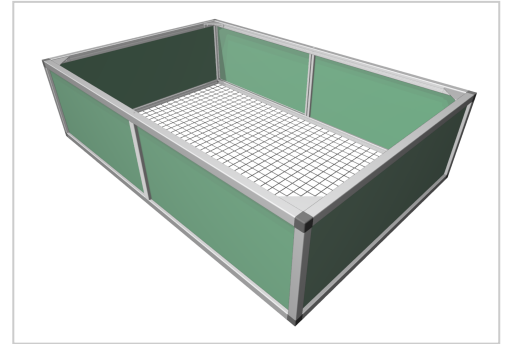

Raised bed aluline 150 x 100 cm | green | 39 cm

Product number 1012488

Weight 40kg

Product description

Our aluminium raised bed - convenient, clever, high quality and maintenance-free. modern and smart design meets your demands

- 25 years of experience
- no foil necessary on the inside
- 30 x 30 mm anodised aluminium profiles
- weatherproof HPL panels in professional quality
- simple assembly system, quickly installed
- perfect for the demanding garden
- ergonomic working posture
- 30 x 30 mm anodised aluminium profiles never paint again

Product properties

Wide 100 cm

Length 150 cm

More images