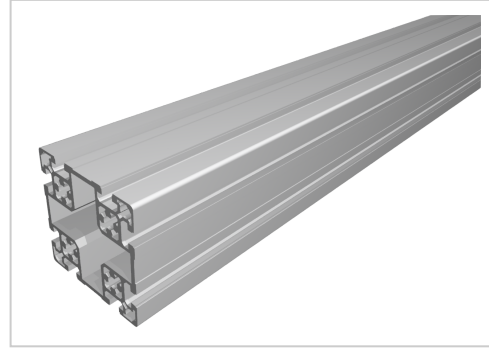

Profile 100x100 light natural-10

Product number	PB-1330 SN6000
Weight	48.72kg
Length	6000mm

Product description

The profiles in pitch 50 with groove 10 are suitable for assemblies of all kinds. Due to the different profile geometries, the material requirements can be adapted to the application. The grooves are designed for M8 screws.
Delivery length 6030 mm

Compatible with Bosch 3 842 993 171

Product properties

Compatible with	Bosch
Nutauszugskraft	F=7.000 N
Groove shape	Open grooves
Delivery unit	Rods
Contour	Square
Profile length	6000 mm bar
Size	100x100 mm
Execution	light
Series	Series 50-10
Colour	natural
Modular dimension	Modular dimension 50