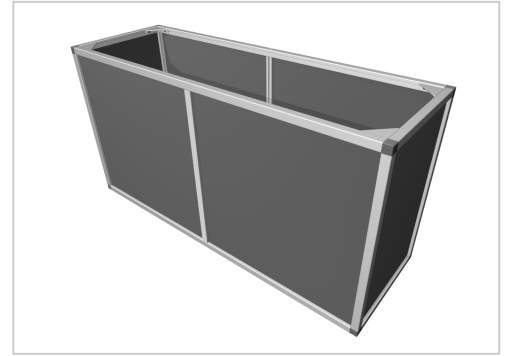

Raised bed aluline 150 x 50 cm | 77 cm | anthracite similar to RAL 9017

Product number 1012452

Weight 40kg

Product description

Our aluminium raised bed - convenient, clever, high quality and maintenance-free. modern and smart design meets your demands

- 25 years of experience
- no foil necessary on the inside
- 30 x 30 mm anodised aluminium profiles
- weatherproof HPL panels in professional quality
- simple assembly system, quickly installed
- perfect for the demanding garden
- ergonomic working posture
- 30 x 30 mm anodised aluminium profiles
- never paint again

Product properties

Wide 50 cm

Length 150 cm

More images