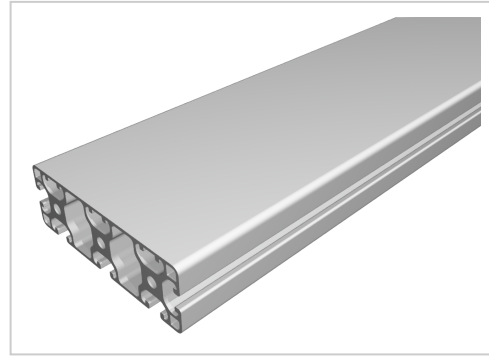

## Profile 8 120x40 3N light, natural

<b>Product number</b>	PI-1560 SN6000
<b>Weight</b>	26.88kg
<b>Length</b>	6000mm

### Product description

The profiles 8 light with closed grooves are suitable for assemblies of all kinds. With the closed groove side, visually appealing and low-maintenance constructions can be realised. The grooves and core holes of Profiles 8 are designed for M8 screws.

Delivery length 6030 mm

Compatible with item 0.0.675.51

### Product properties

<b>Material</b>	Al Mg Si 0.5 F25, artificially aged
<b>Anodised</b>	E6EV1 10-15 µm silver
<b>Tolerances</b>	EN 12020-2
<b>Compatible with</b>	item
<b>Nutauszugskraft</b>	F=2.500 N
<b>Breite Profil</b>	120 mm
<b>Höhe Profil</b>	40 mm
<b>Groove shape</b>	1 side closed
<b>Size</b>	120x40 mm
<b>Delivery unit</b>	Rods
<b>Series</b>	Series 8
<b>Profile length</b>	6000 mm bar
<b>Execution</b>	light
<b>Colour</b>	natural