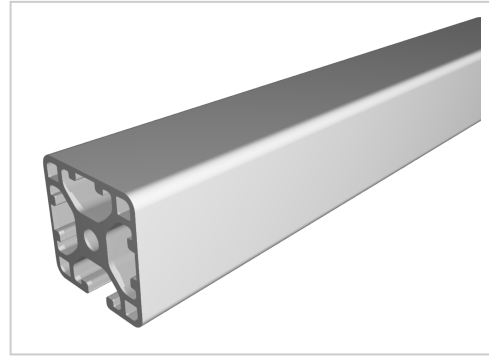

Profile 6 30x30 3N light, natural

Product number PI-3131 SZ

Weight 0.98kg

Product description

The profiles 6 light with closed grooves are suitable for weight-optimised assemblies of all kinds. With the closed groove side, visually appealing and low-maintenance constructions can be realised. The grooves and the core holes of the profiles 6 are designed for M6 screws.

Cut to size max. 6000 mm

Product properties

| | |
|------------------------|-------------------------------------|
| Material | Al Mg Si 0.5 F25, artificially aged |
| Anodised | E6EV1 10-15 µm silver |
| Tolerances | EN 12020-2 |
| Nutauszugskraft | F=500 N |
| Breite Profil | 30 mm |
| Höhe Profil | 30 mm |
| Series | Series 6 |
| Profile length | Cut length |
| Contour | Square |
| Groove shape | 3 sides closed |
| Delivery unit | Cuts |
| Execution | light |
| Size | 30x30 mm |
| Colour | natural |