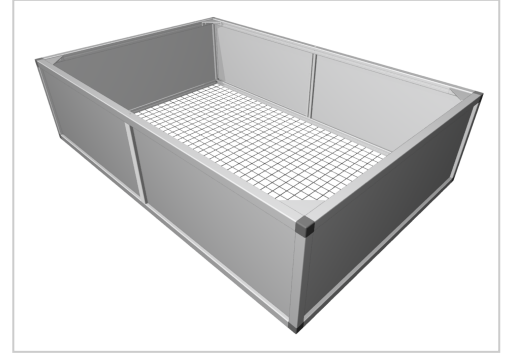

Raised bed aluline 150 x 100 cm | silver similar to RAL 7035 | 39 cm

Product number 1012487

Weight 40kg

Product description

Our aluminium raised bed - convenient, clever, high quality and maintenance-free. modern and smart design meets your demands

- 25 years of experience
- no foil necessary on the inside
- 30 x 30 mm anodised aluminium profiles
- weatherproof HPL panels in professional quality
- simple assembly system, quickly installed
- perfect for the demanding garden
- ergonomic working posture
- 30 x 30 mm anodised aluminium profiles never paint again

Product properties

Wide 100 cm

Length 150 cm

More images