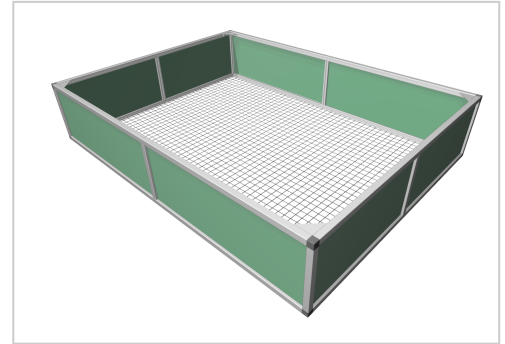

Raised bed aluline 200 x 150 cm | green | 39 cm

Product number 1012473

Weight 40kg

Product description

Our aluminium raised bed - convenient, clever, high quality and maintenance-free. modern and smart design meets your demands

- 25 years of experience
- no foil necessary on the inside
- 30 x 30 mm anodised aluminium profiles
- weatherproof HPL panels in professional quality
- simple assembly system, quickly installed
- perfect for the demanding garden
- ergonomic working posture
- 30 x 30 mm anodised aluminium profiles
- never paint again

Product properties

Length 200 cm

Wide 150 cm

More images