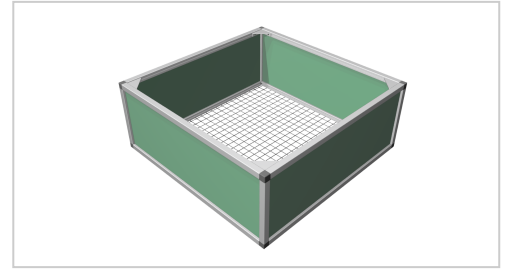

Raised bed aluline 100 x 100 cm | green | 39 cm

Product number 1012482

Weight 40kg

Product description

Our aluminium raised bed - convenient, clever, high quality and maintenance-free. modern and smart design meets your demands

- 25 years of experience
- no foil necessary on the inside
- 30 x 30 mm anodised aluminium profiles
- weatherproof HPL panels in professional quality
- simple assembly system, quickly installed
- perfect for the demanding garden
- ergonomic working posture
- 30 x 30 mm anodised aluminium profiles
- never paint again

Product properties

Wide 100 cm

Length 100 cm

More images