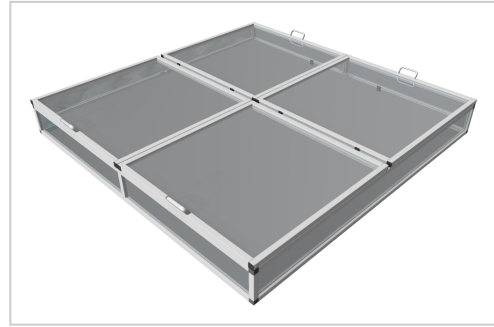

Cold Frame Top aluline 200 x 200 cm

Product number 1012568

Weight 40kg

Product description

You want your raised bed with our cold frame top, no problem with our tops

- easy to put on and screw on with brackets folding
- with ergonomic handles and set-up supports
- modern and smart design meets your requirements
- 25 years of experience
- 30 x 30 mm anodised aluminium profiles
- UV-resistant double-webbed sheets with 10-year manufacturer's guarantee
- 30 x 30 mm anodised aluminium profiles
- high-strength hinges Mechanical
- engineering quality

Product properties

Length 200 cm

Wide 200 cm

More images