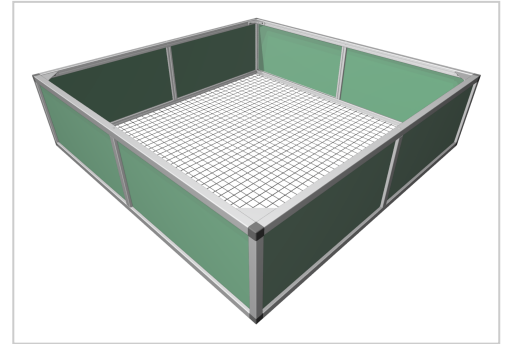

Raised bed aluline 150 x 150 cm | green | 39 cm

Product number 1012491

Weight 40kg

Product description

Our aluminium raised bed - convenient, clever, high quality and maintenance-free. modern and smart design meets your demands

- 25 years of experience
- no foil necessary on the inside
- 30 x 30 mm anodised aluminium profiles
- weatherproof HPL panels in professional quality
- simple assembly system, quickly installed
- perfect for the demanding garden
- ergonomic working posture
- 30 x 30 mm anodised aluminium profiles
- never paint again

Product properties

Length 150 cm

Wide 150 cm

More images