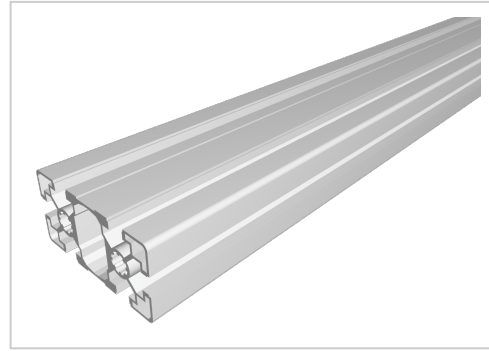

Profile 45x90 light natural-10

Product number PB-1245 SN6000

Weight 18.414kg

Length 6000mm

Product description

The profiles in pitch 45 with groove 10 are suitable for assemblies of all kinds. Due to the different profile geometries, the material requirements can be adapted to the application. The grooves are designed for M8 screws.

Compatible with Bosch 3 842 992 432

Product properties

Material	Al Mg Si 0.5 F25, artificially aged
Anodised	E6EV1 10-15 µm silver
Tolerances	EN 12020-2
Compatible with	Bosch
Breite Profil	90 mm
Höhe Profil	45 mm
Groove shape	Open grooves
Delivery unit	Rods
Series	Series 45-10
Profile length	6000 mm bar
Execution	light
Contour	Rectangular
Size	45x90 mm
Modular dimension	Modular dimension 45