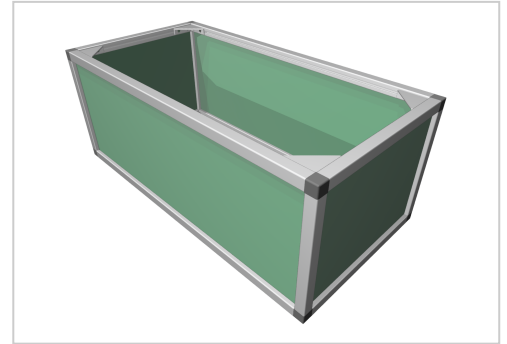

# Raised bed aluline 100 x 50 cm | green | 39 cm

**Product number** 1012479

**Weight** 40kg

## Product description

Our aluminium raised bed - convenient, clever, high quality and maintenance-free. modern and smart design meets your demands

- 25 years of experience
- no foil necessary on the inside
- 30 x 30 mm anodised aluminium profiles
- weatherproof HPL panels in professional quality
- simple assembly system, quickly installed
- perfect for the demanding garden
- ergonomic working posture
- 30 x 30 mm anodised aluminium profiles
- never paint again