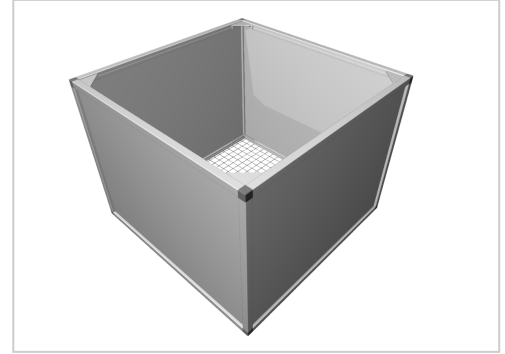

Raised bed aluline 100 x 100 cm | 77 cm | silver similar to RAL 7035

Product number 1012450

Weight 40kg

Product description

Our aluminium raised bed - convenient, clever, high quality and maintenance-free. modern and smart design meets your demands

- 25 years of experience
- no foil necessary on the inside
- 30 x 30 mm anodised aluminium profiles
- weatherproof HPL panels in professional quality
- simple assembly system, quickly installed
- perfect for the demanding garden
- ergonomic working posture
- 30 x 30 mm anodised aluminium profiles
- never paint again

Product properties

Wide 100 cm

Length 100 cm

More images