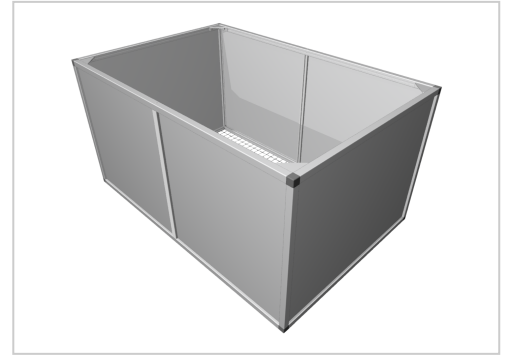

Raised bed aluline 150 x 100 cm | 77 cm | silver similar to RAL 7035

Product number 1012457

Weight 40kg

Product description

Our aluminium raised bed - convenient, clever, high quality and maintenance-free. modern and smart design meets your demands

- 25 years of experience
- no foil necessary on the inside
- 30 x 30 mm anodised aluminium profiles
- weatherproof HPL panels in professional quality
- simple assembly system, quickly installed
- perfect for the demanding garden
- ergonomic working posture
- 30 x 30 mm anodised aluminium profiles never paint again

Product properties

Wide 100 cm

Length 150 cm

More images