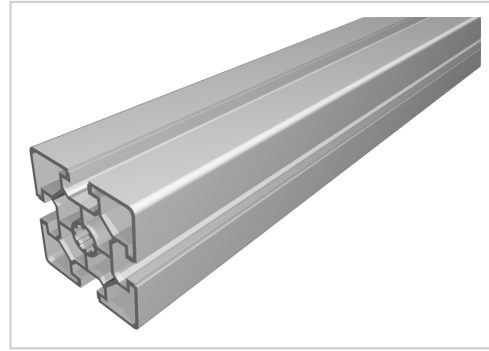

# Profile 60x60 light natural-10

**Product number** PB-1410 SN6000  
**Weight** 15.42kg  
**Length** 6000mm

## Product description

The Raster 60 profiles with groove10 are suitable for a wide range of assemblies. The grooves are designed for M8 screws.

## Product properties

**Material** Al Mg Si 0.5 F25, artificially aged  
**Anodised** E6EV1 10-15 µm silver  
**Tolerances** EN 12020-2  
**Compatible with** Bosch  
**Nutauszugskraft** F=7.000 N  
**Breite Profil** 60 mm  
**Höhe Profil** 60 mm  
**Groove shape** Open grooves  
**Series** Series 60-10  
**Delivery unit** Rods  
**Size** 60x60 mm  
**Contour** Square  
**Profile length** 6000 mm bar  
**Execution** light  
**Modular dimension** Modular dimension 60  
**Colour** natural