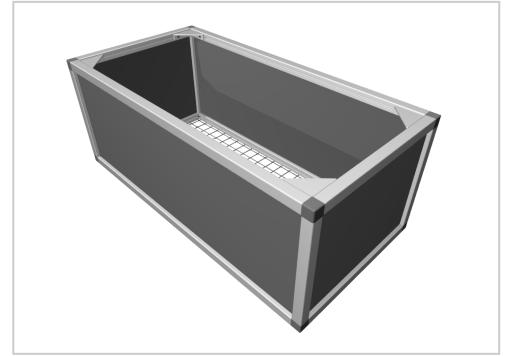

Raised bed aluline 100 x 50 cm | anthracite similar to RAL 9017 | 39 cm

Product number 1012477

Weight 40kg

Product description

Our aluminium raised bed - convenient, clever, high quality and maintenance-free. modern and smart design meets your demands

- 25 years of experience
- no foil necessary on the inside
- 30 x 30 mm anodised aluminium profiles
- weatherproof HPL panels in professional quality
- simple assembly system, quickly installed
- perfect for the demanding garden
- ergonomic working posture
- 30 x 30 mm anodised aluminium profiles
- never paint again