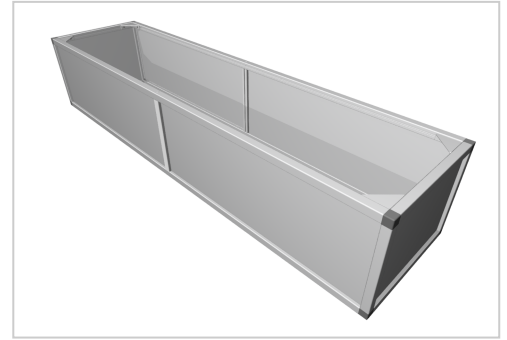

## Raised bed aluline 200 x 50 cm | silver similar to RAL 7035 | 39 cm

**Product number** 1012464

**Weight** 40kg

### Product description

Our aluminium raised bed - convenient, clever, high quality and maintenance-free. modern and smart design meets your demands

- 25 years of experience
- no foil necessary on the inside
- 30 x 30 mm anodised aluminium profiles
- weatherproof HPL panels in professional quality
- simple assembly system, quickly installed
- perfect for the demanding garden
- ergonomic working posture
- 30 x 30 mm anodised aluminium profiles
- never paint again

### Product properties

**Wide** 50 cm

**Length** 200 cm