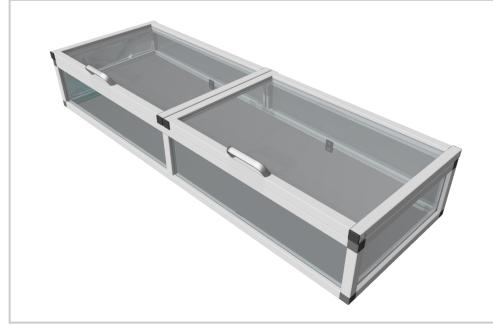

Cold Frame Top aluline 150 x 50 cm

Product number 1012571

Weight 40kg

Product description

You want your raised bed with our cold frame top, no problem with our tops

- easy to put on and screw on with brackets folding
- with ergonomic handles and set-up supports
- modern and smart design meets your requirements
- 25 years of experience
- 30 x 30 mm anodised aluminium profiles
- UV-resistant double-webbed sheets with 10-year manufacturer's guarantee
- 30 x 30 mm anodised aluminium profiles
- high-strength hinges
- Mechanical engineering quality

Product properties

Wide 50 cm

Length 150 cm

More images