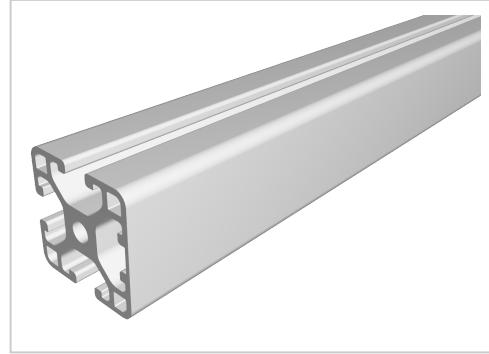

## Profile 6 30x30 1N light, natural

**Product number** PI-3110 SN6000  
**Weight** 5.64kg  
**Length** 6000mm

### Product description

The profiles 6 light with closed grooves are suitable for weight-optimised assemblies of all kinds. With the closed groove side, visually appealing and low-maintenance constructions can be realised. The grooves and the core holes of the profiles 6 are designed for M6 screws.

Delivery length 6030 mm

### Product properties

**Material** Al Mg Si 0.5 F25, artificially aged  
**Anodised** E6EV1 10-15 µm silver  
**Tolerances** EN 12020-2  
**Compatible with** item  
**Nutauszugskraft** F=500 N  
**Breite Profil** 30 mm  
**Höhe Profil** 30 mm  
**Series** Series 6  
**Groove shape** 1 side closed  
**Delivery unit** Rods  
**Contour** Square  
**Profile length** 6000 mm bar  
**Execution** light  
**Size** 30x30 mm  
**Colour** natural