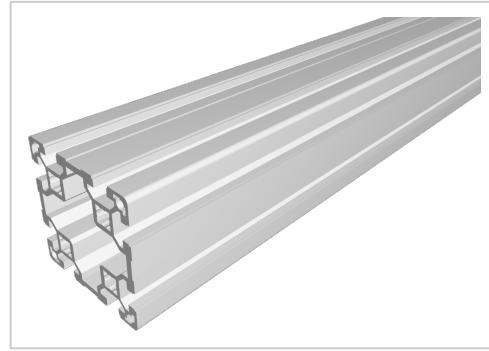

Profile 80x80 light natural-10

Product number PB-1150 SN2000
Weight 9.95kg
Length 2000mm

Product description

The profiles in pitch 45 with groove 10 are suitable for assemblies of all kinds. Due to the different profile geometries, the material requirements can be adapted to the application. The grooves are designed for M8 screws.
Delivery length 2000 mm

Compatible with Bosch 3 842 993 423

Product properties

Compatible with	Bosch
Nutauszugskraft	F=7.000 N
Breite Profil	80 mm
Höhe Profil	80 mm
Groove shape	Open grooves
Delivery unit	Rods
Size	80x80 mm
Profile length	2000 mm bar
Contour	Square
Modular dimension	Modular dimension 40
Execution	light
Series	Series 40-10
Colour	natural