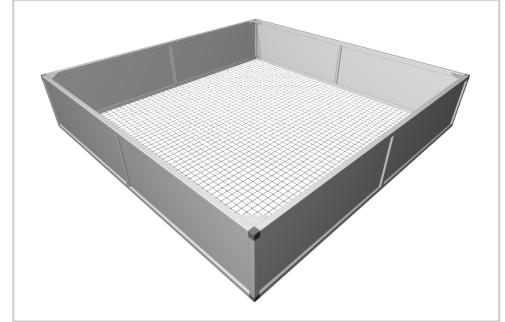

## Raised bed aluline 200 x 200 cm | silver similar to RAL 7035 | 39 cm

**Product number** 1012475

**Weight** 40kg

### Product description

Our aluminium raised bed - convenient, clever, high quality and maintenance-free. modern and smart design meets your demands

- 25 years of experience
- no foil necessary on the inside
- 30 x 30 mm anodised aluminium profiles
- weatherproof HPL panels in professional quality
- simple assembly system, quickly installed
- perfect for the demanding garden
- ergonomic working posture
- 30 x 30 mm anodised aluminium profiles
- never paint again

### Product properties

**Length** 200 cm

**Wide** 200 cm