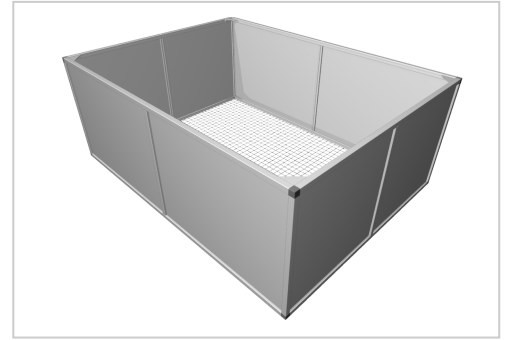

Raised bed aluline 200 x 150 cm | 77 cm | silver similar to RAL 7035

Product number 1012441

Weight 40kg

Product description

Our aluminium raised bed - convenient, clever, high quality and maintenance-free. modern and smart design meets your demands

- 25 years of experience
- no foil necessary on the inside
- 30 x 30 mm anodised aluminium profiles
- weatherproof HPL panels in professional quality
- simple assembly system, quickly installed
- perfect for the demanding garden
- ergonomic working posture
- 30 x 30 mm anodised aluminium profiles
- never paint again

Product properties

Length 200 cm

Wide 150 cm

More images