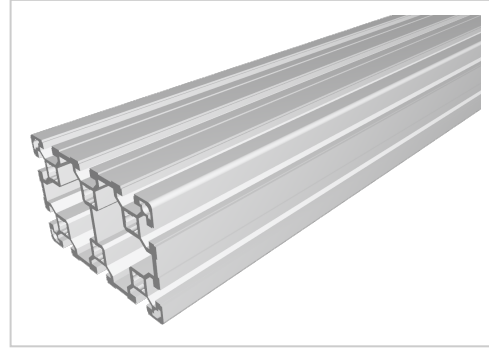

Profile 80x120 light natural-10

Product number	PB-1170 SN6000
Weight	53.667kg
Length	6000mm

Product description

The profiles in pitch 40 with groove 10 are suitable for assemblies of all kinds. Due to the different profile geometries, the material requirements can be adapted to the application. The grooves are designed for M8 screws.
Delivery length 6030 mm

Compatible with Bosch 3 842 993 201

Product properties

Compatible with	Bosch
Nutauszugskraft	F=7.000 N
Breite Profil	120 mm
Höhe Profil	80 mm
Groove shape	Open grooves
Delivery unit	Rods
Profile length	6000 mm bar
Modular dimension	Modular dimension 40
Execution	light
Series	Series 40-10
Colour	natural
Size	120x80 mm