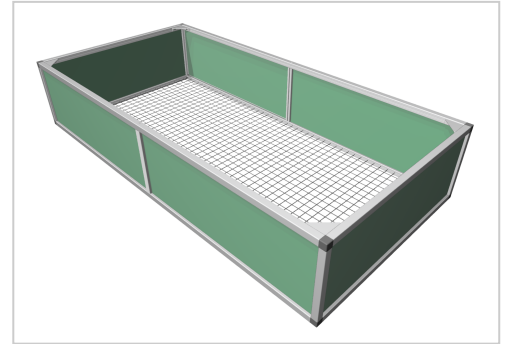

Raised bed aluline 200 x 100 cm | green | 39 cm

Product number 1012468

Weight 40kg

Product description

Our aluminium raised bed - convenient, clever, high quality and maintenance-free. modern and smart design meets your demands

- 25 years of experience
- no foil necessary on the inside
- 30 x 30 mm anodised aluminium profiles
- weatherproof HPL panels in professional quality
- simple assembly system, quickly installed
- perfect for the demanding garden
- ergonomic working posture
- 30 x 30 mm anodised aluminium profiles
- never paint again

Product properties

Length 200 cm

Wide 100 cm

More images