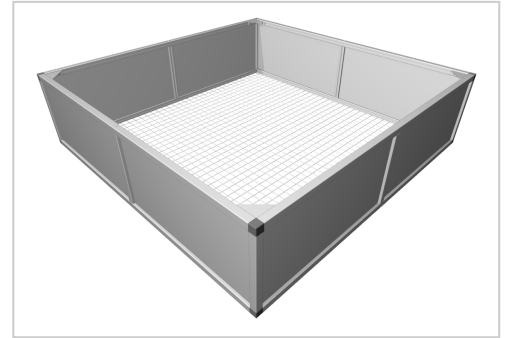

## Raised bed aluline 150 x 150 cm | silver similar to RAL 7035 | 39 cm

**Product number** 1012490

**Weight** 40kg

### Product description

Our aluminium raised bed - convenient, clever, high quality and maintenance-free. modern and smart design meets your demands

- 25 years of experience
- no foil necessary on the inside
- 30 x 30 mm anodised aluminium profiles
- weatherproof HPL panels in professional quality
- simple assembly system, quickly installed
- perfect for the demanding garden
- ergonomic working posture
- 30 x 30 mm anodised aluminium profiles
- never paint again

### Product properties

**Length** 150 cm

**Wide** 150 cm