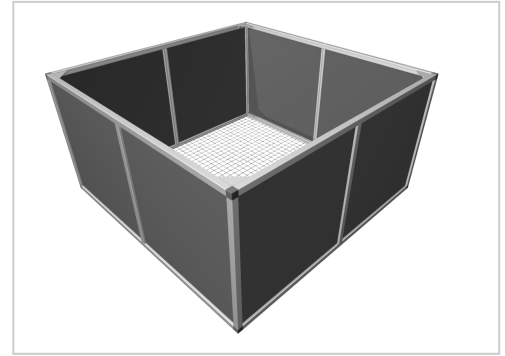

Raised bed aluline 150 x 150 cm | 77 cm | anthracite similar to RAL 9017

Product number 1012459

Weight 40kg

Product description

Our aluminium raised bed - convenient, clever, high quality and maintenance-free. modern and smart design meets your demands

- 25 years of experience
- no foil necessary on the inside
- 30 x 30 mm anodised aluminium profiles
- weatherproof HPL panels in professional quality
- simple assembly system, quickly installed
- perfect for the demanding garden
- ergonomic working posture
- 30 x 30 mm anodised aluminium profiles
- never paint again

Product properties

Length 150 cm

Wide 150 cm

More images