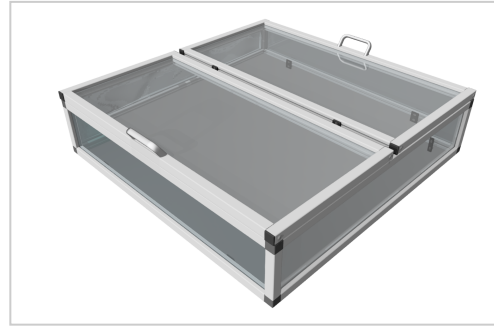

## Cold Frame Top aluline 100 x 100 cm

**Product number** 1012570

**Weight** 40kg

### Product description

You want your raised bed with our cold frame top, no problem with our tops

- easy to put on and screw on
- with brackets folding with ergonomic handles and set-up supports
- modern and smart design meets your requirements
- 25 years of experience
- 30 x 30 mm anodised aluminium profiles
- UV-resistant double-webbed sheets with 10-year manufacturer's guarantee
- 30 x 30 mm anodised aluminium profiles
- high-strength hinges
- Mechanical engineering quality

### Product properties

**Wide** 100 cm

**Length** 100 cm