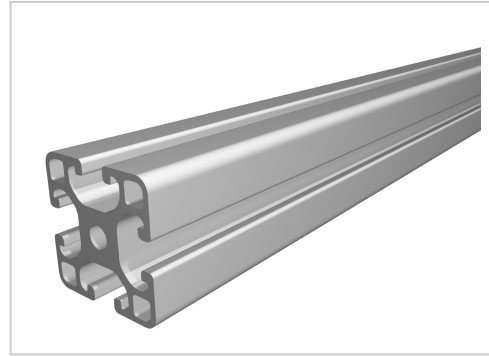

## Profile 12 60x60, natural

**Product number** PI-8035 SN6000  
**Weight** 23.46kg  
**Length** 6000mm

### Product description

Profiles light 12 are suitable for a wide variety of assemblies. The grooves and the core holes of the profiles 12 are designed for screws M12.

Delivery length 6030 mm

### Product properties

**Material** Al Mg Si 0.5 F25, artificially aged  
**Anodised** E6EV1 10-15 µm silver  
**Tolerances** EN 12020-2  
**Compatible with** item  
**Nutauszugskraft** F=10.000 N  
**Breite Profil** 60 mm  
**Höhe Profil** 60 mm  
**Groove shape** Open grooves  
**Delivery unit** Rods  
**Size** 60x60 mm  
**Contour** Square  
**Profile length** 6000 mm bar  
**Execution** light  
**Colour** natural  
**Series** Series 12