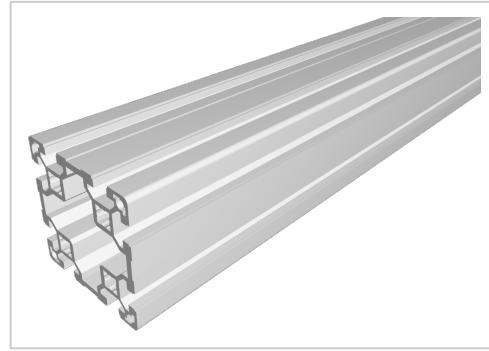

Profile 80x80 light natural-10

| | |
|-----------------------|----------------|
| Product number | PB-1150 SN6000 |
| Weight | 29.88kg |
| Length | 6000mm |

Product description

The profiles in pitch 40 with groove 10 are suitable for assemblies of all kinds. Due to the different profile geometries, the material requirements can be adapted to the application. The grooves are designed for M8 screws.
Delivery length 6030 mm

Compatible with Bosch 3 842 993 423

Product properties

| | |
|--------------------------|----------------------|
| Compatible with | Bosch |
| Nutauszugskraft | F=7.000 N |
| Breite Profil | 80 mm |
| Höhe Profil | 80 mm |
| Groove shape | Open grooves |
| Delivery unit | Rods |
| Size | 80x80 mm |
| Profile length | 6000 mm bar |
| Modular dimension | Modular dimension 40 |
| Execution | light |
| Series | Series 40-10 |
| Colour | natural |