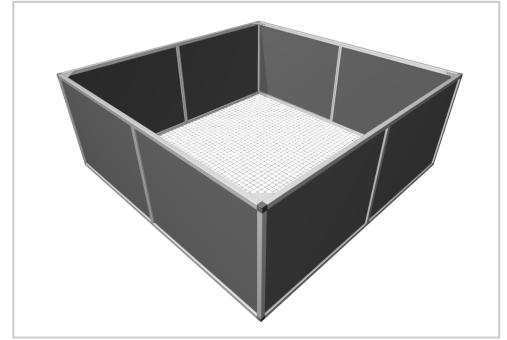

Raised bed aluline 200 x 200 cm | 77 cm | anthracite similar to RAL 9017

Product number 1012442

Weight 40kg

Product description

Our aluminium raised bed - convenient, clever, high quality and maintenance-free. modern and smart design meets your demands

- 25 years of experience
- no foil necessary on the inside
- 30 x 30 mm anodised aluminium profiles
- weatherproof HPL panels in professional quality
- simple assembly system, quickly installed
- perfect for the demanding garden
- ergonomic working posture
- 30 x 30 mm anodised aluminium profiles
- never paint again

Product properties

Length 200 cm

Wide 200 cm

More images