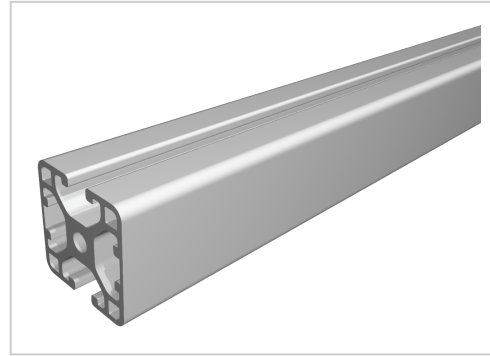

# Profile 6 30x30 2N180 light, natural

**Product number** PI-3130 SZ

**Weight** 0.96kg

## Product description

The profiles 6 light with closed grooves are suitable for weight-optimised assemblies of all kinds. With the closed groove side, visually appealing and low-maintenance constructions can be realised. The grooves and the core holes of the profiles 6 are designed for M6 screws.

Cut to size max. 6000 mm

## Product properties

<b>Material</b>	Al Mg Si 0.5 F25, artificially aged
<b>Anodised</b>	E6EV1 10-15 µm silver
<b>Tolerances</b>	EN 12020-2
<b>Compatible with</b>	item
<b>Nutauszugskraft</b>	F=500 N
<b>Breite Profil</b>	30 mm
<b>Höhe Profil</b>	30 mm
<b>Series</b>	Series 6
<b>Profile length</b>	Cut length
<b>Contour</b>	Square
<b>Delivery unit</b>	Cuts
<b>Execution</b>	light
<b>Size</b>	30x30 mm
<b>Groove shape</b>	2 sides closed 180°
<b>Colour</b>	natural