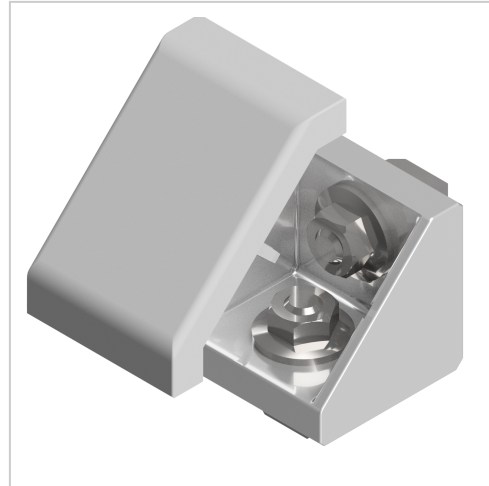

# Angle Bracket Set 45x45 - 10 | grey

**Product number** ZB-3095-G

## Product description

Angles are a force-fit and processing wireless connection. These are also used as additional reinforcement of connections and as a fastener for attachments. Integral safety devices for fixing the profile are available. These are removed if necessary.

## Product properties

<b>Profile processing</b>	without profile machining
<b>Compatible with</b>	Bosch
<b>Part type</b>	Bracket
<b>suitable connector</b>	Matching connector B10 45, Matching connector B10 45 90, Matching connector B10 45 90x90, Matching connector B10 45 light, Matching connector B10 45 90 light
<b>Series</b>	Series 45-10
<b>Angle bracket type</b>	Angle bracket AI
<b>Modular dimension</b>	Modular dimension 45
<b>Size</b>	45x45 mm