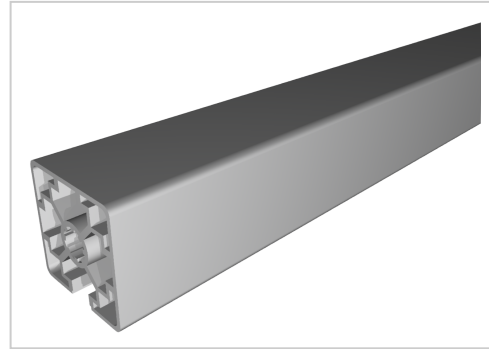

# Profile 45x45 1N light natural-10

**Product number** PB-1215 SN6000  
**Weight** 10.14kg  
**Length** 6000mm

## Product description

The profiles in pitch 45 with groove 10 are suitable for assemblies of all kinds. Due to the different profile geometries, the material requirements can be adapted to the application. The grooves are designed for M8 screws.  
Delivery length 6030 mm

## Product properties

<b>Material</b>	Al Mg Si 0.5 F25, artificially aged
<b>Anodised</b>	E6EV1 10-15 µm silver
<b>Tolerances</b>	EN 12020-2
<b>Compatible with</b>	Bosch
<b>Nutauszugskraft</b>	F=7.000 N
<b>Breite Profil</b>	45 mm
<b>Höhe Profil</b>	45 mm
<b>Delivery unit</b>	Rods
<b>Series</b>	Series 45-10
<b>Contour</b>	Square
<b>Profile length</b>	6000 mm bar
<b>Groove shape</b>	3 sides closed
<b>Execution</b>	light
<b>Colour</b>	natural
<b>Modular dimension</b>	Modular dimension 45
<b>Size</b>	45x45 mm